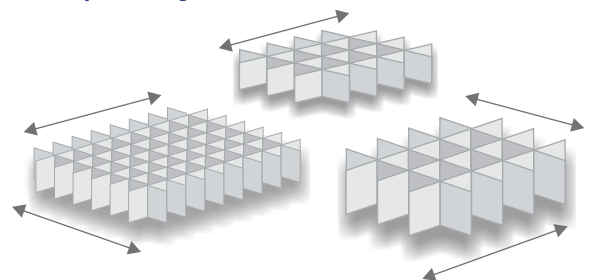

Temperature Range: -25°C to 0°C

Deep Freezers

Standard Equipment

- Double walled with PUF insulation.
- SS 304 Interior & Exterior either SS 304 or Mild Steel
- Stainless Steel trays
- Metal door with gasket & lock on the outside.
- Forced air circulation for uniform temperature
- PU wheels for easy movement
- CFC free cooling system consisting of hermetically sealed compressor coupled with evaporation coil & condenser
- Complete operations driven through a single temperature controller with 2-line alpha-numerical LCD display & data logging capacity of up to 1000 readings.
- High speed Ethernet based communication with Print facility
- High-quality PT-100 Temperature sensors
- Safety devices: Low temperature cut-off settable thermostat
- Audio/Visual alarms for deviations
- Complete with DQ, IQ, OQ, PQ & SOP & Maintenance Manual

SPECIFICATIONS

- Temperature Range : -25°C to 0°C
- Temperature Accuracy : ± 3°C
- Temperature Uniformity : ± 5°C

◆ Selection Guide

Exterior & Interior are of Stainless Steel (SS 304)	Capacity		Internal Size	External Size	Trays Qty.	Tray size	Approx. Weight kg	
	CuFt	Litre	(H*W*D)mm	(H*W*D)mm		mm	Equip.	Ship.
NLDF4SI	4	100	450 x 450 x 480	1050 x 715 x 715	2	410 x 440	125	175
NLDF7SI	7	200	950 x 500 x 450	1625 x 765 x 835	3	460 x 380	150	225
NLDF11SI	11	300	1200 x 500 x 500	1880 x 765 x 885	4	460 x 430	200	275
NLDF16SI	16	430	1200 x 750 x 500	1950 x 1015 x 1030	4	715 x 460	250	325
NLDF21SI	21	600	1200 x 750 x 700	1950 x 1015 x 1110	4	715 x 630	275	350
NLDF28SI	28	800	1200 x 800 x 840	1950 x 1065 x 1250	4	760 x 770	300	400
NLDF34SI	34	1,000	1460 x 800 x 850	2210 x 1065 x 1260	5	760 x 780	325	425